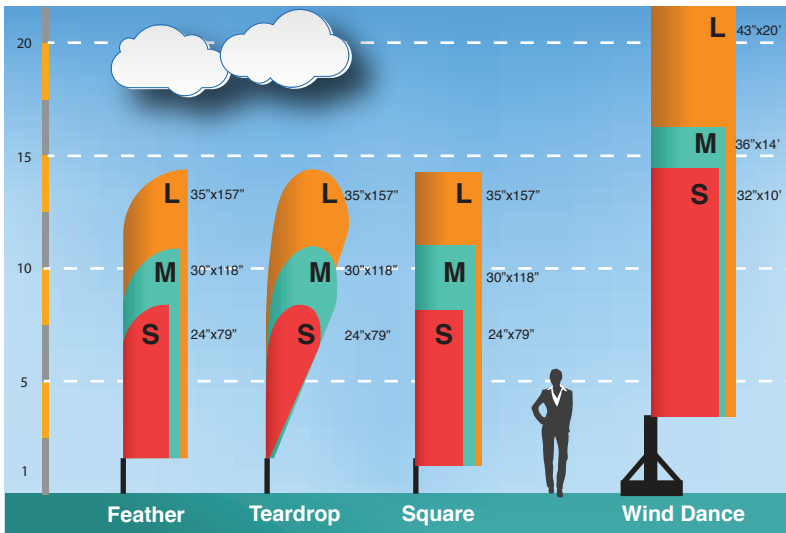

TEARDROP FLAG - LARGE DOUBLE

Product Features

Lightweight, Portable and Easy to Assemble

Stand Total Height 14'

Cross Base Width 39"

Banner Size 35"x157"

Finishing

Hemmed all around and pole pocket on the stand side

Printing Material Polyester Fabric

Construction

Aluminum poles

Chrome plated steel base

Nylon carry bag

Weights - Dimensions

Shipping Weight 13 lbs (Stand only)

Shipping Dimensions 6"x 6"x 48"

Parts List

(4) Poles	Optional (1) Cross Base or (1) Spike base
(1) Travel bag	(1) Elastic Cord

flags size comparison

Carry Bag

X Base & Water Bag (Optional)

Spike Base (Optional)